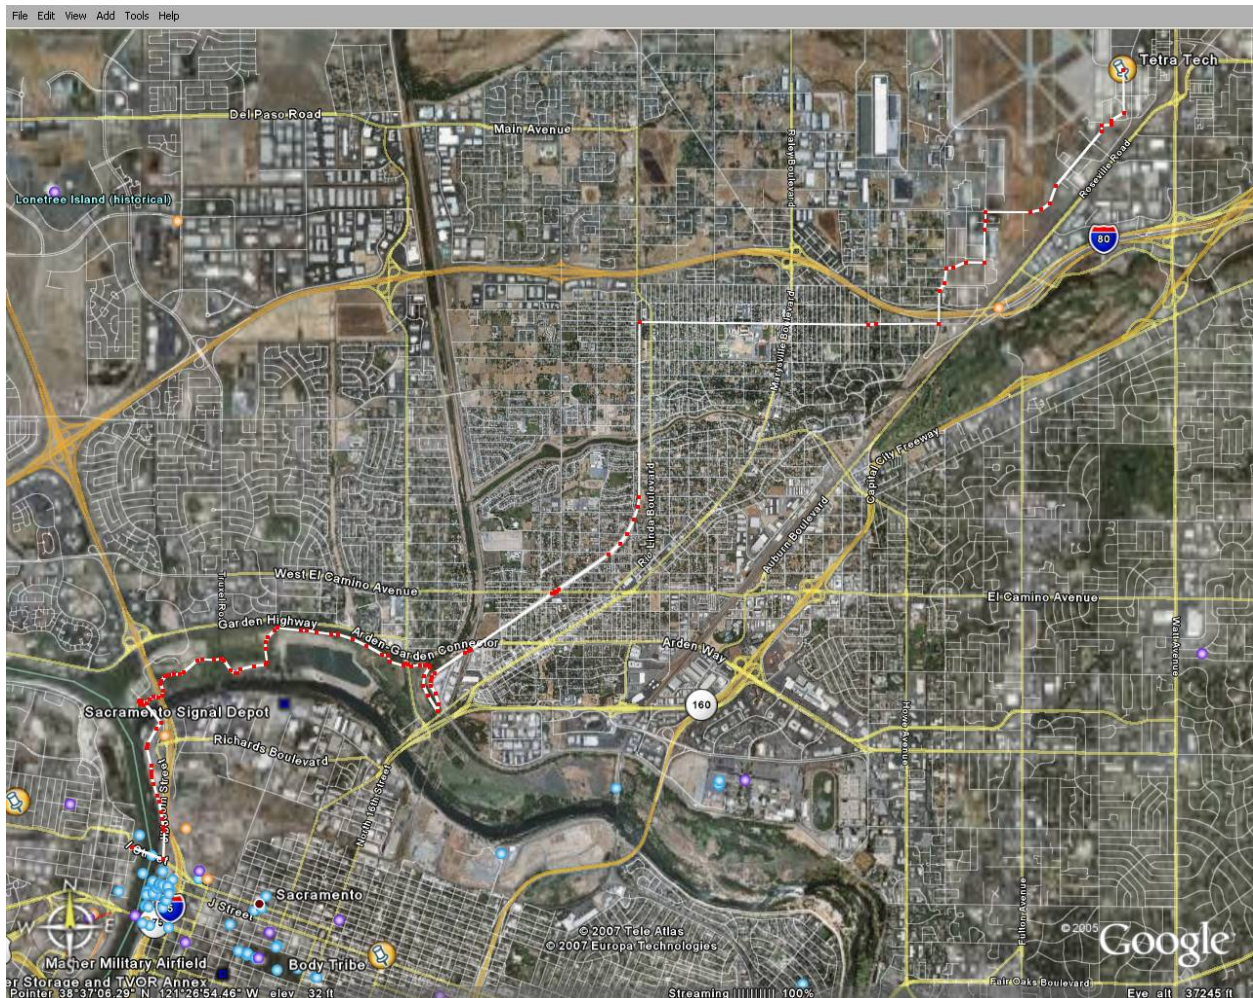

West Sacramento – Over I Street Bridge

(scroll to the bottom for written directions)

- Over the I St. bridge in West Sacramento.
- North on Jiboom St.
- Onto the Jedediah Smith Recreation Trail (parallel to the west of Jiboom St.)
- Over the Jiboom St. Bridge into Discovery Park
- Stay on the Jedediah Smith Recreation Trail heading east thru Discovery Park
- Continue south on Jedediah, then turn north onto a connecting bike trail (I forget the name, something like 'North Sacramento trail') east of the intersection of Del Paso and Northgate Blvds.
- Continue north on this trail until it reaches Grand Ave.
- East on Grand Ave.
- North on Winters St.
- East on Dorothy June Way
- North on Forcum Ave.
- East on Dudley to the office.